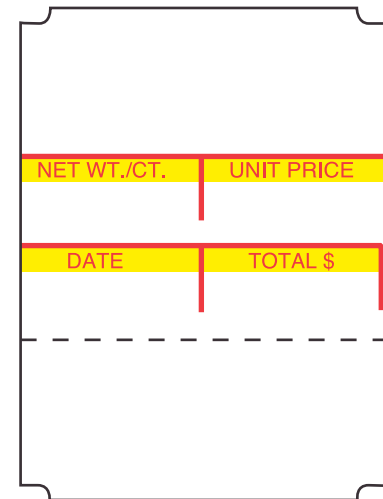

1460-2P 2-Color

1460-3P 3-Color

1460-BP

1460-B

1460

1460-P

Berkel CX-17 Safe Handling 76mm

LABELS/ROLL	ROLLS/CASE	SIZE	WEIGHT
525	12	49mm x 76mm	12#

1465-2 2-Color

1465-3 3-Color

Berkel CX-20/30 Edge to Edge Continuous Strip

LABELS/ROLL	ROLLS/CASE	SIZE	WEIGHT
1,560 inches	12	51mm x 1,560"	10#

Stock Labels

1476-B Blank

Custom Labels

1476-1 1-Color

1471-1 1-Color

1471-2 2-Color

1471-3 3-Color

1471-B

Berkel CX-20/30 96mm

LABELS/ROLL ROLLS/CASE SIZE WEIGHT
 425 12 49mm x 96mm 12#

Stock Labels

- 1473 Red/Yellow
- 1473-S/H Red/Yellow/Black
- 1462-S/H Black SH Only

LABELS/ROLL	ROLLS/CASE	SIZE	WEIGHT
520	12	58mm x 60mm	12#

Stock Labels

1456 Yellow/Red

Blank Labels

1456-B Blank

Custom Labels

1456-1 1-Color

1456-2 2-Color